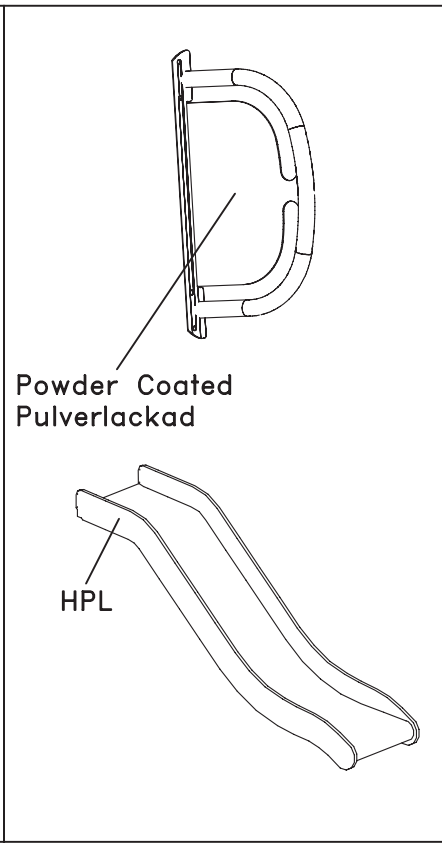

TYPE	ART.NR.
	260329

HAGS		ANEBY, SWEDEN	
		+46(0)380-47300	
		www.hags.com	
Label			
260 329			
1(1)			
	NN		TJ
2009-06-26		0