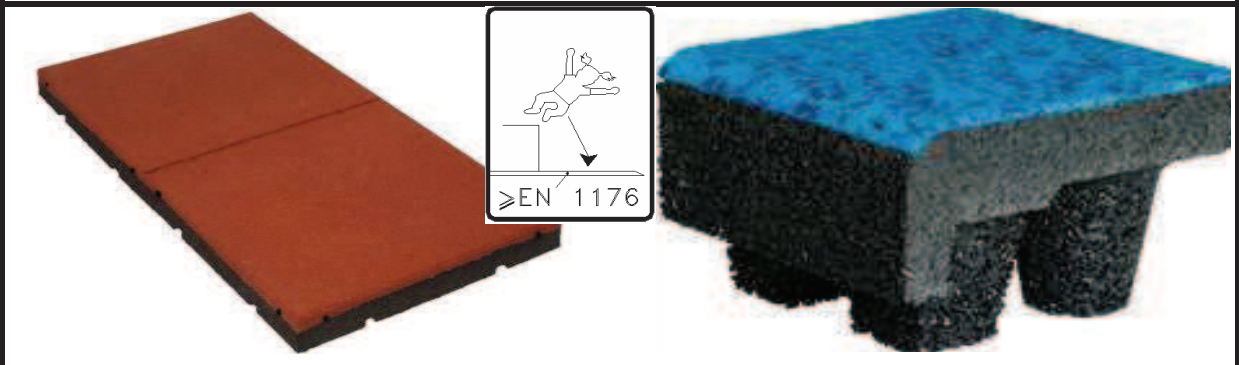

Type 1

Sand/Gravel 0.2-8.0mm

Type 2

Woodchips 5- 30 mm

Bark 20-80mm

Type 3

Syntetic (rubber/plastic) ≥EN 1176 (<HIC 1000)

HAGS