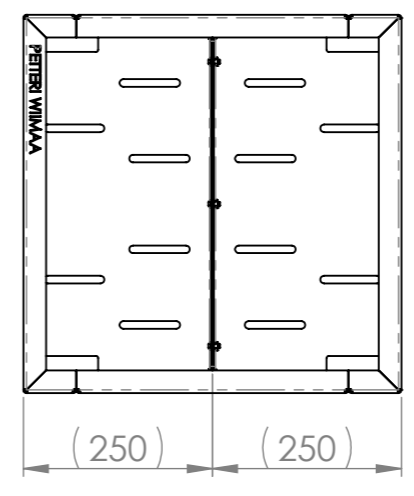

This document and its contents are the property of GrillSymbol Ü and must not be copied, reproduced or disclosed to any third party without prior written permission. Contravention will be prosecuted.

ITEM NO.	DESCRIPTION	PART NUMBER	QTY.
1	Corner	11.851	1
2	Corner	11.851-G	1
3	Wall	11.853	2
4	Potom Plate	11.854	4
5	Plate	11.855	4
6	Bolt	M6 x 12 DIN 7380	30
7	Bolt	M8x16 DIN 6921	20
8	Nut	M6 DIN 934	30