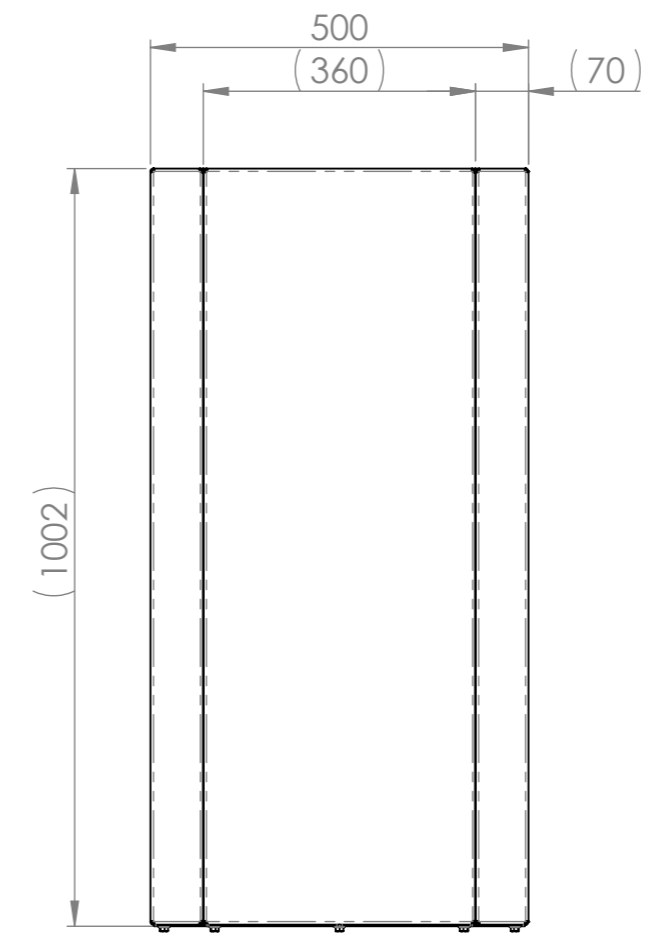

This document and its contents are the property of GrillSymbol Ü and must not be copied, reproduced or disclosed to any third party without prior written permission. Contravention will be prosecuted.

ITEM NO.	DESCRIPTION	PART NUMBER	QTY.
1	Corner	11.851	1
2	Corner	11.851-G	1
3	Wall	11.853	2
4	Potom Plate	11.854	4
5	Plate	11.855	4
6	Bolt	M6 x 12 DIN 7380	30
7	Bolt	M8x16 DIN 6921	20
8	Nut	M6 DIN 934	30

Assembling
Flower Pot
Manhattan
11.850