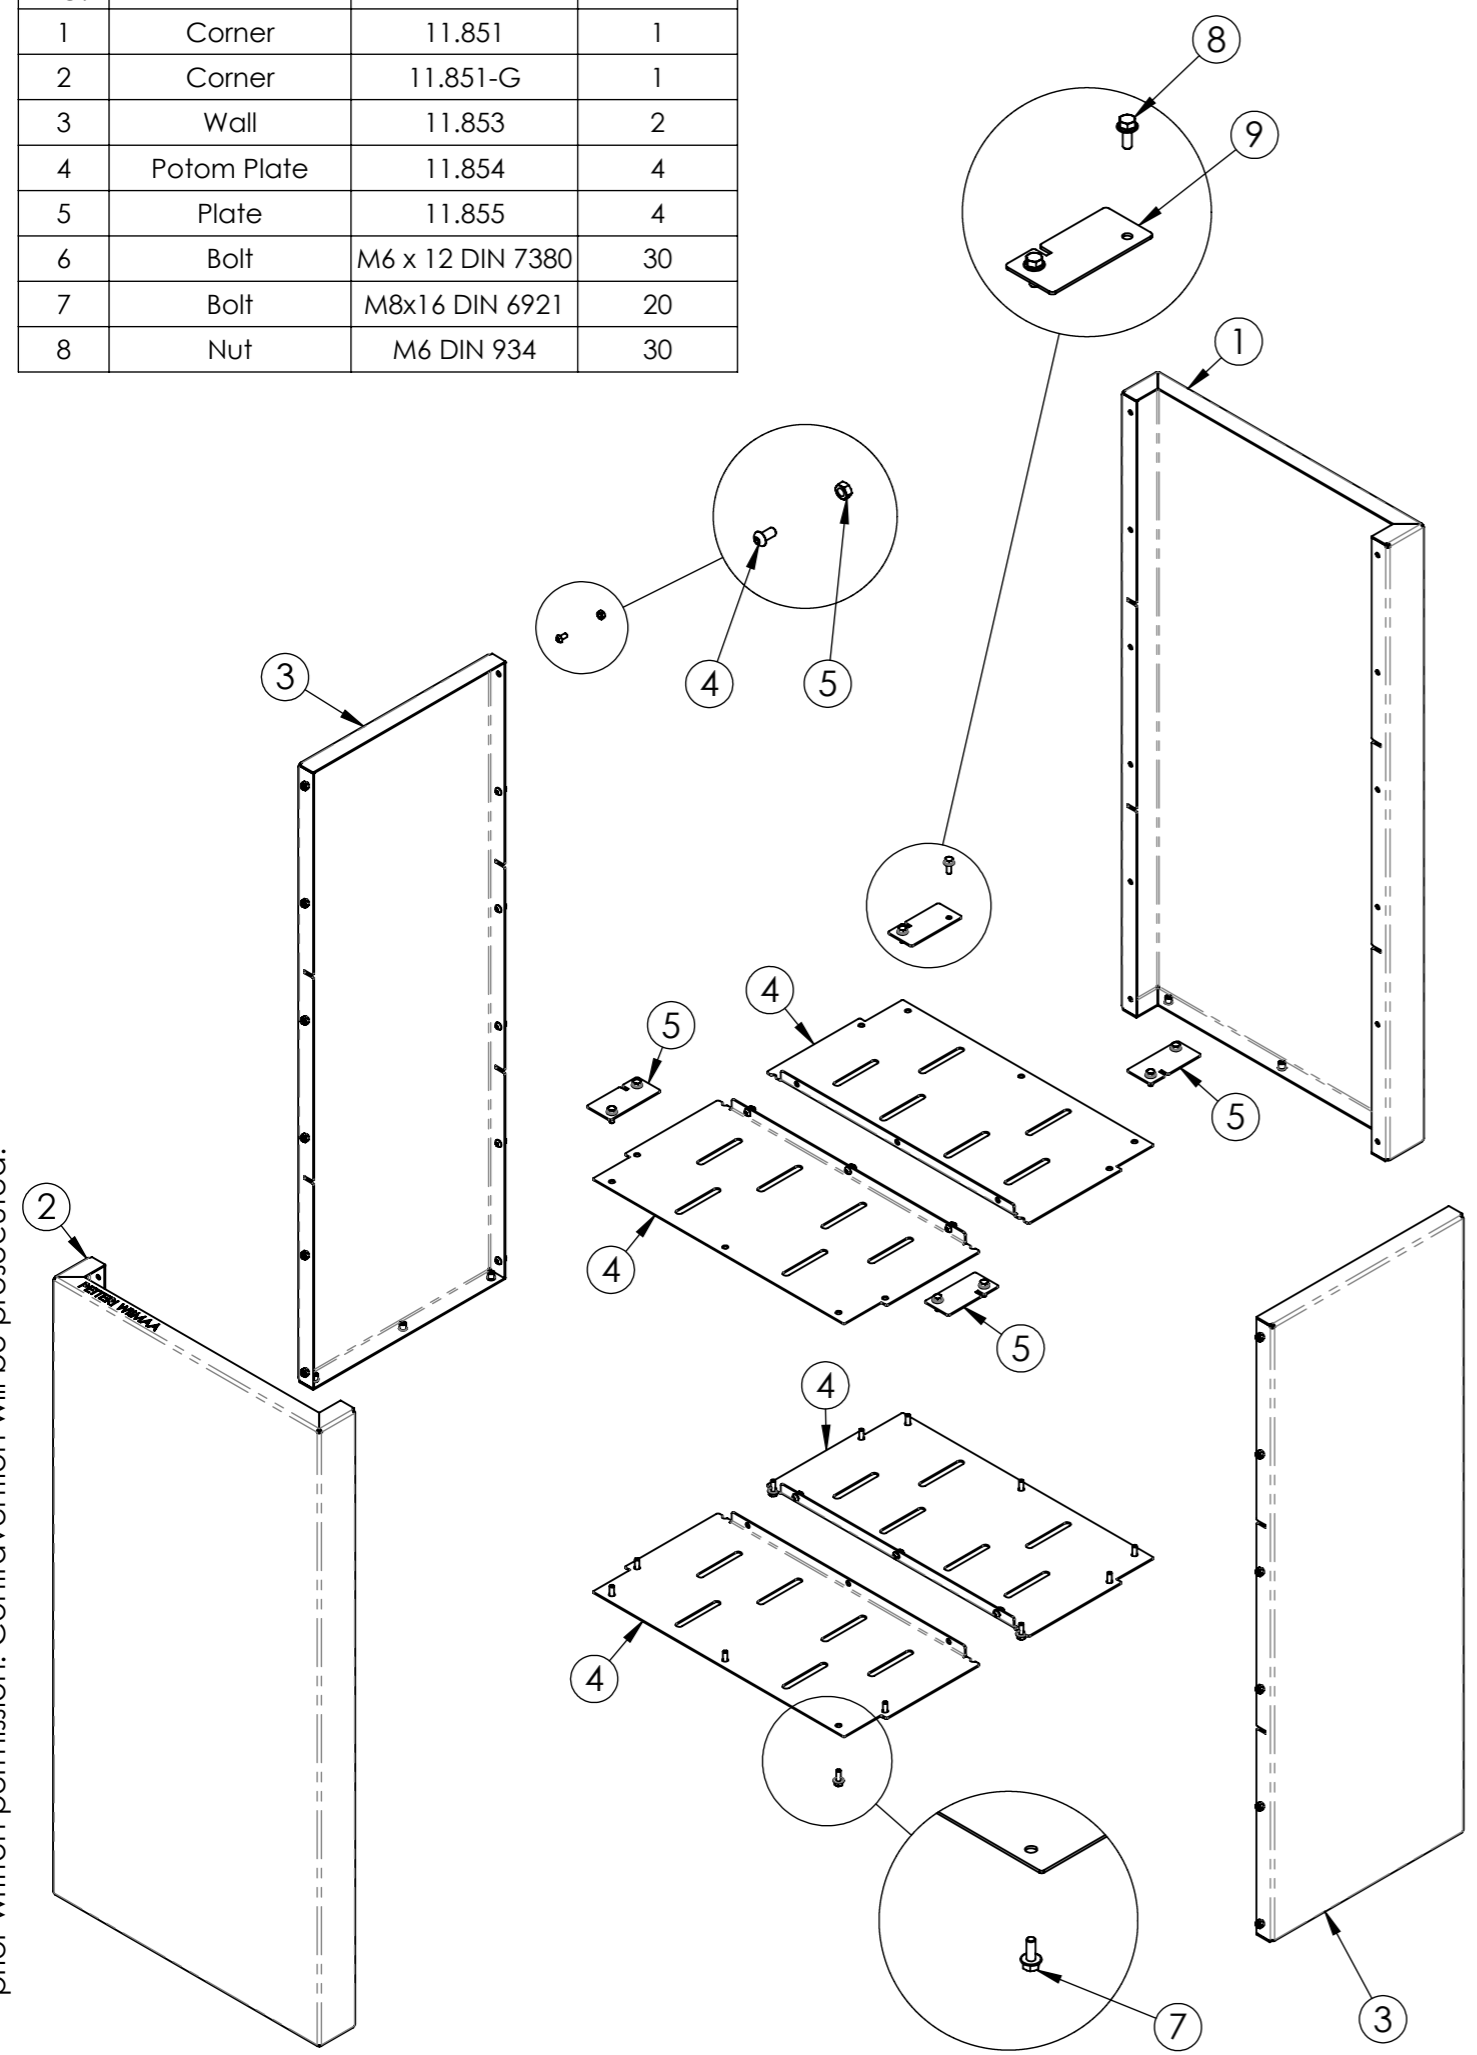

This document and its contents are the property of GrillSymbol Ü and must not be copied, reproduced or disclosed to any third party without prior written permission. Contravention will be prosecuted.

ITEM NO.	DESCRIPTION	PART NUMBER	QTY.
1	Corner	11.851	1
2	Corner	11.851-G	1
3	Wall	11.853	2
4	Potom Plate	11.854	4
5	Plate	11.855	4
6	Bolt	M6 x 12 DIN 7380	30
7	Bolt	M8x16 DIN 6921	20
8	Nut	M6 DIN 934	30