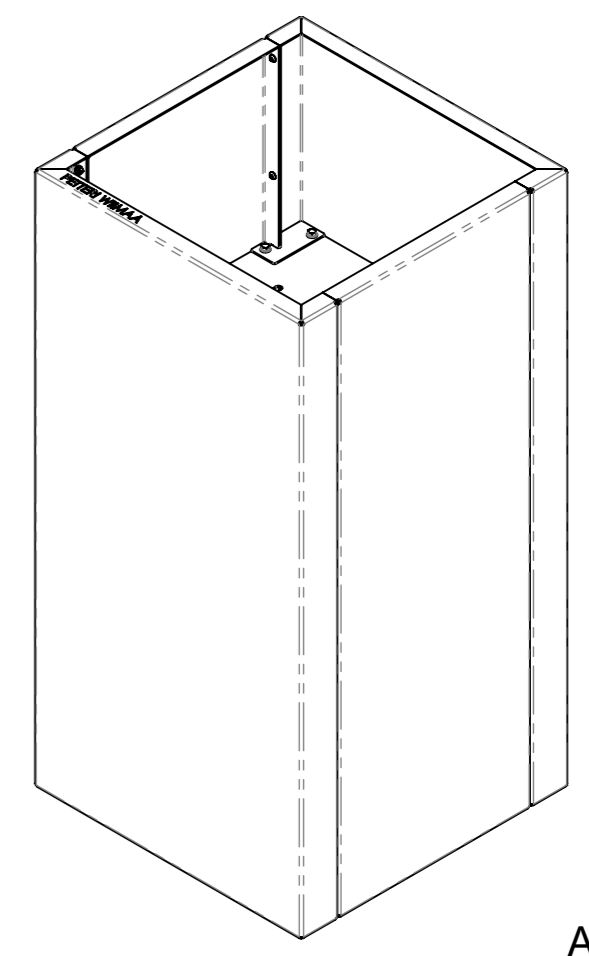

This document and its contents are the property of GrillSymbol Ü and must not be copied, reproduced or disclosed to any third party without prior written permission. Contravention will be prosecuted.

ITEM NO.	DESCRIPTION	PART NUMBER	QTY.
1	Corner	11.851	1
2	Corner	11.851-G	1
3	Wall	11.853	2
4	Potom Plate	11.854	4
5	Plate	11.855	4
6	Bolt	M6 x 12 DIN 7380	30
7	Bolt	M8x16 DIN 6921	20
8	Nut	M6 DIN 934	30