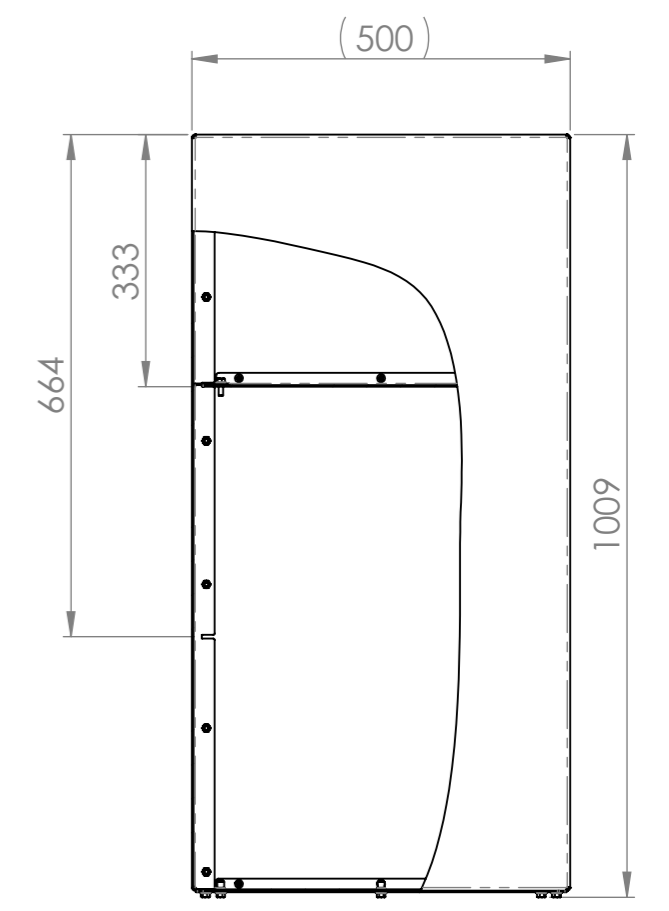

This document and its contents are the property of GrillSymbol Ü and must not be copied, reproduced or disclosed to any third party without prior written permission. Contravention will be prosecuted.

ITEM NO.	DESCRIPTION	PART NUMBER	QTY.
1	Corner	11.851	1
2	Corner	11.851-G	1
3	Wall	11.853	2
4	Potom Plate	11.854	4
5	Plate	11.855	4
6	Bolt	M6 x 12 DIN 7380	30
7	Bolt	M8x16 DIN 6921	20
8	Nut	M6 DIN 934	30

Assembling
Flower Pot
Manhattan
11.850