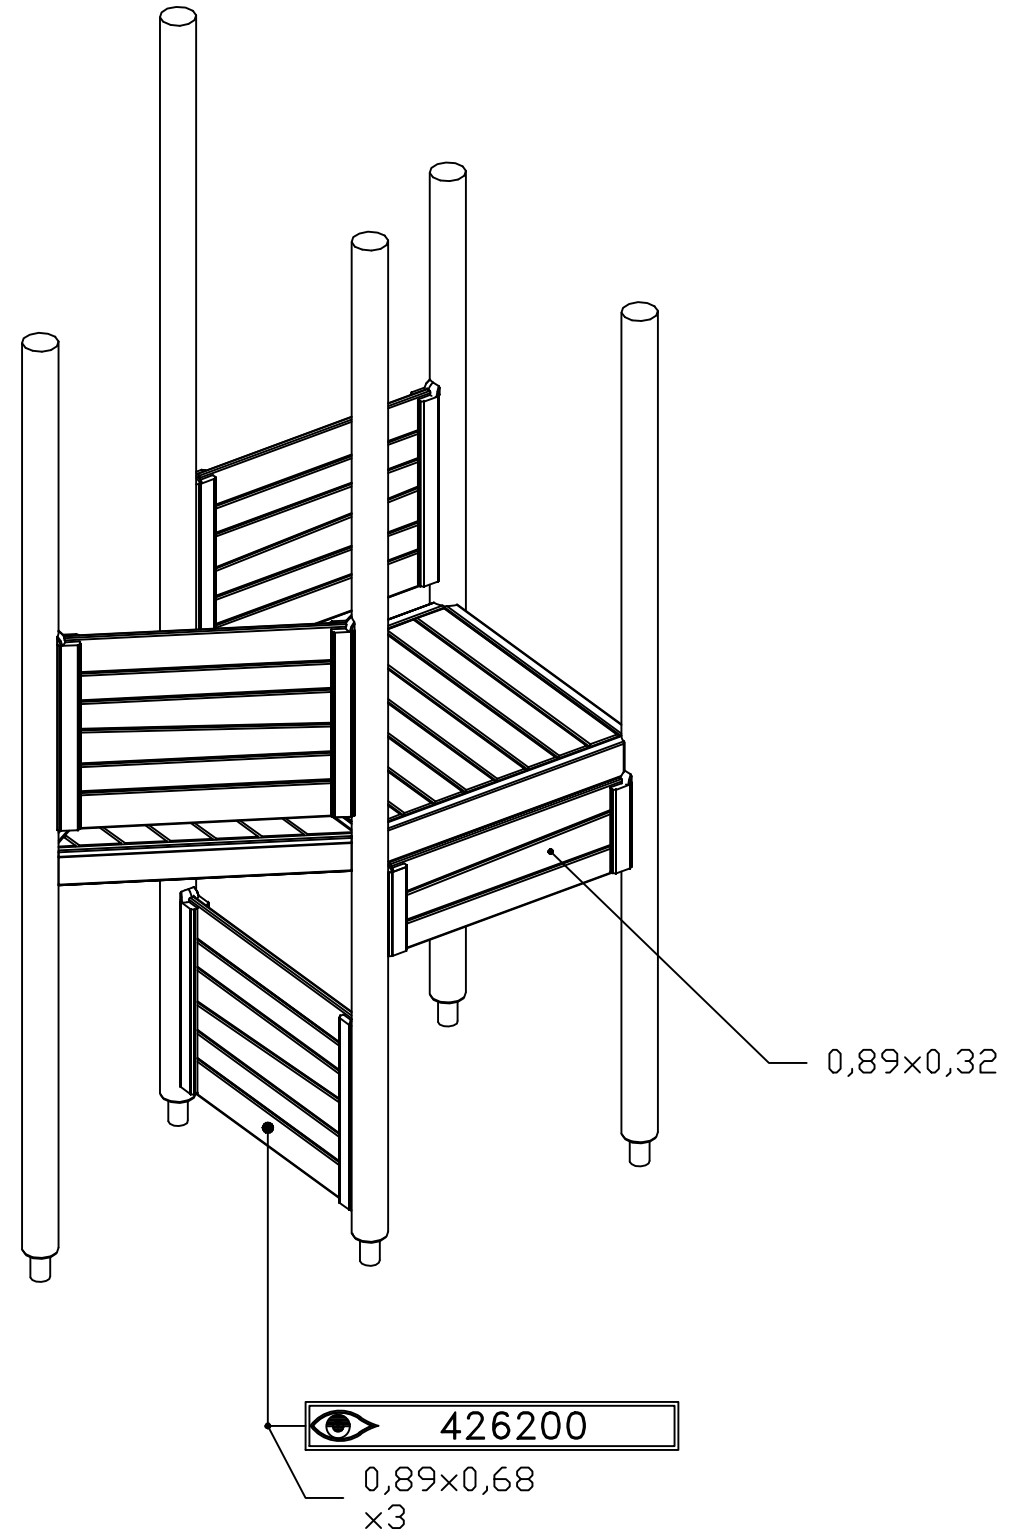

STEP 2

[m]

HAGS		ANEBY, SWEDEN	
		+46(0)380-47300	
		www.hags.com	
UniPlay Crox			
MASW65203			
4/6			
	LN		JN
2018-02-14		0