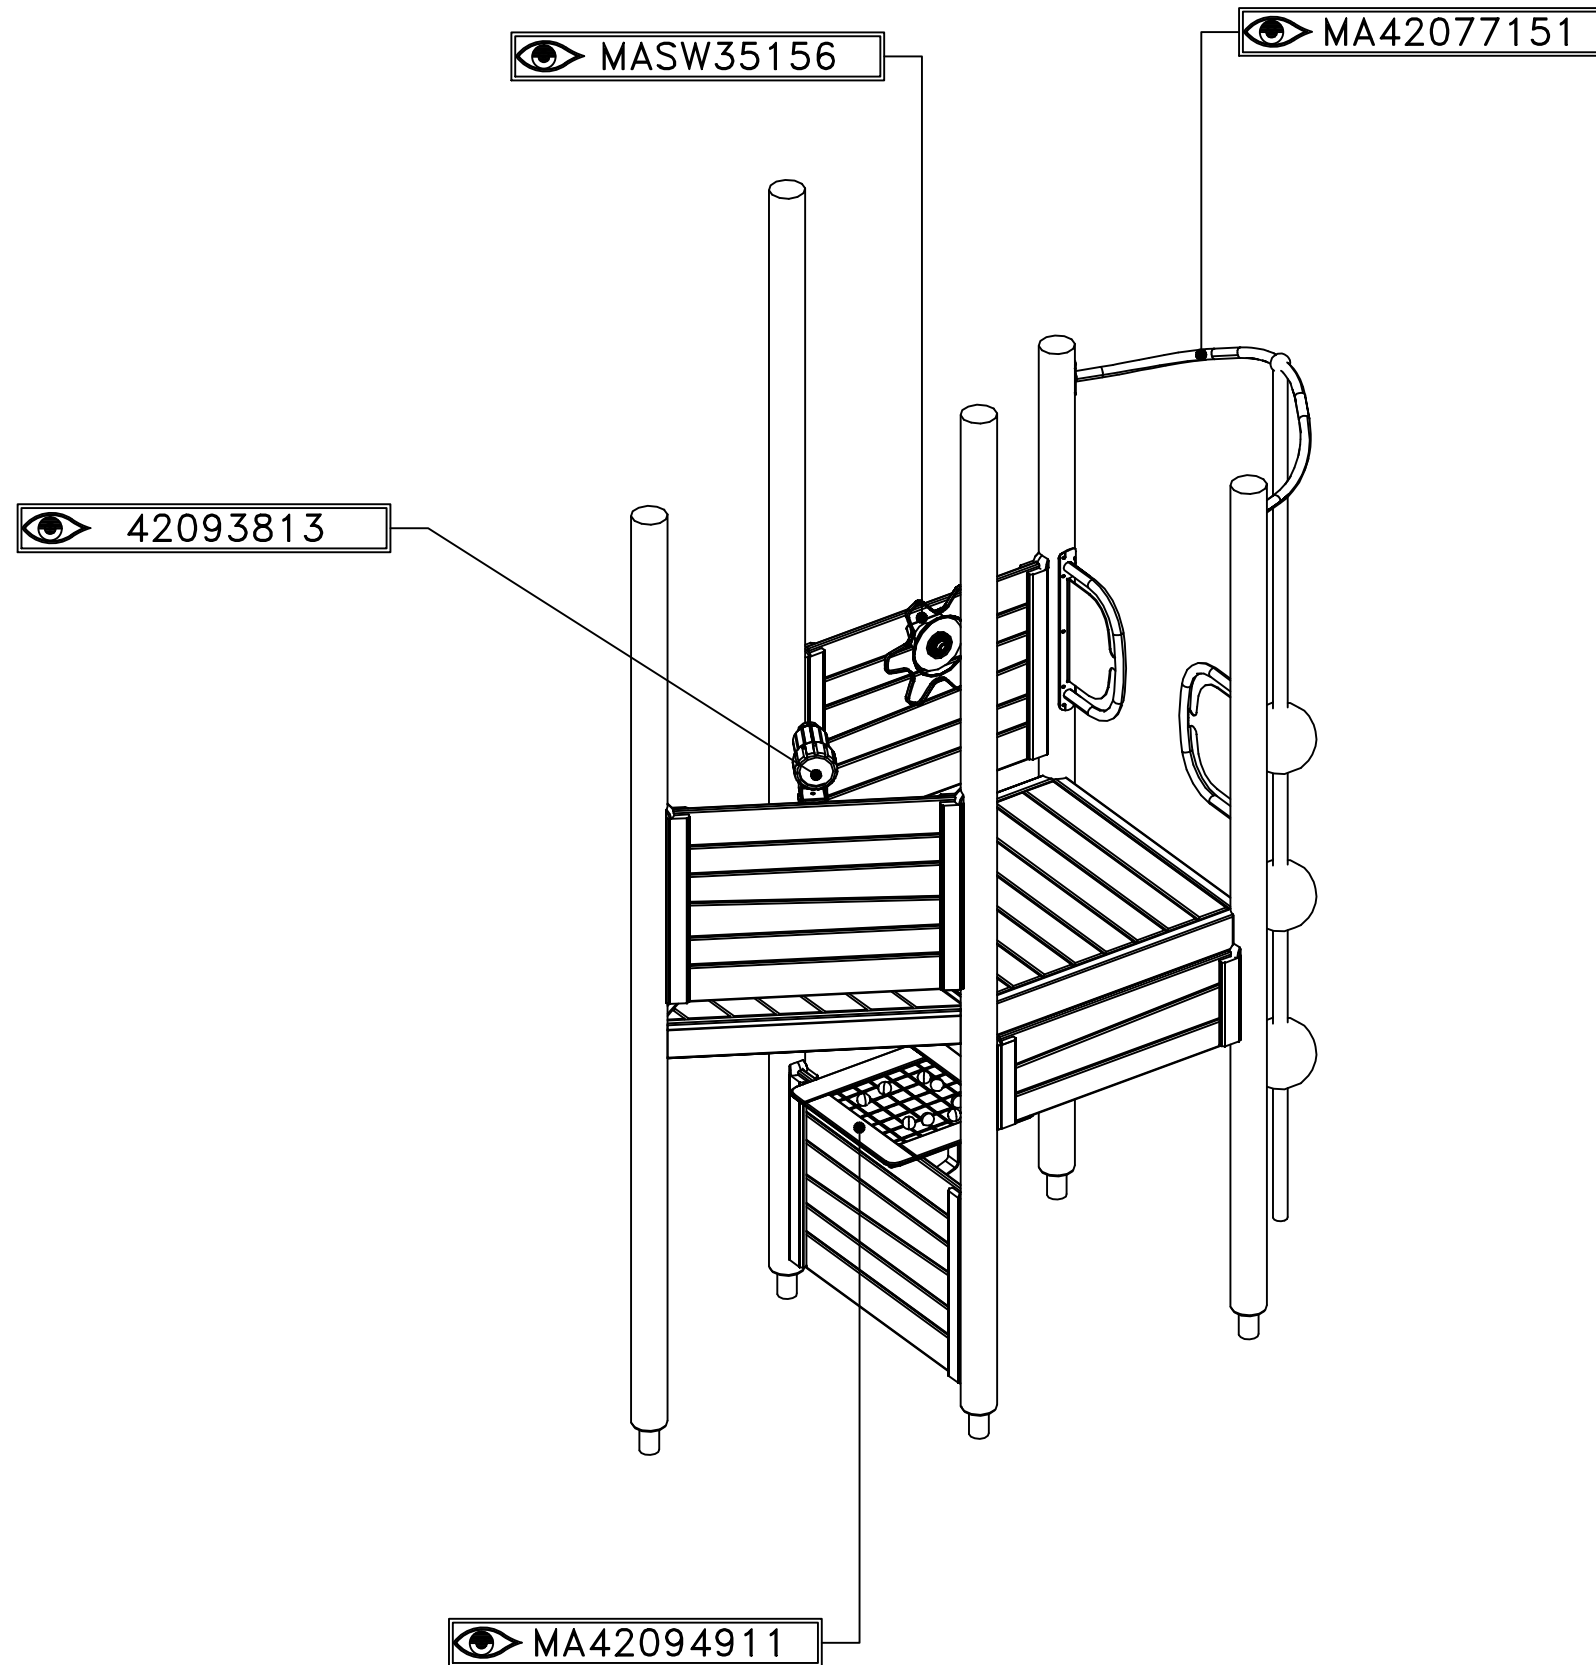

HAGS		ANEBY, SWEDEN	
		+46(0)380-47300	
		www.hags.com	
UniPlay Crox			
MASW65203			
5/6			
	LN		JN
2018-02-14		0