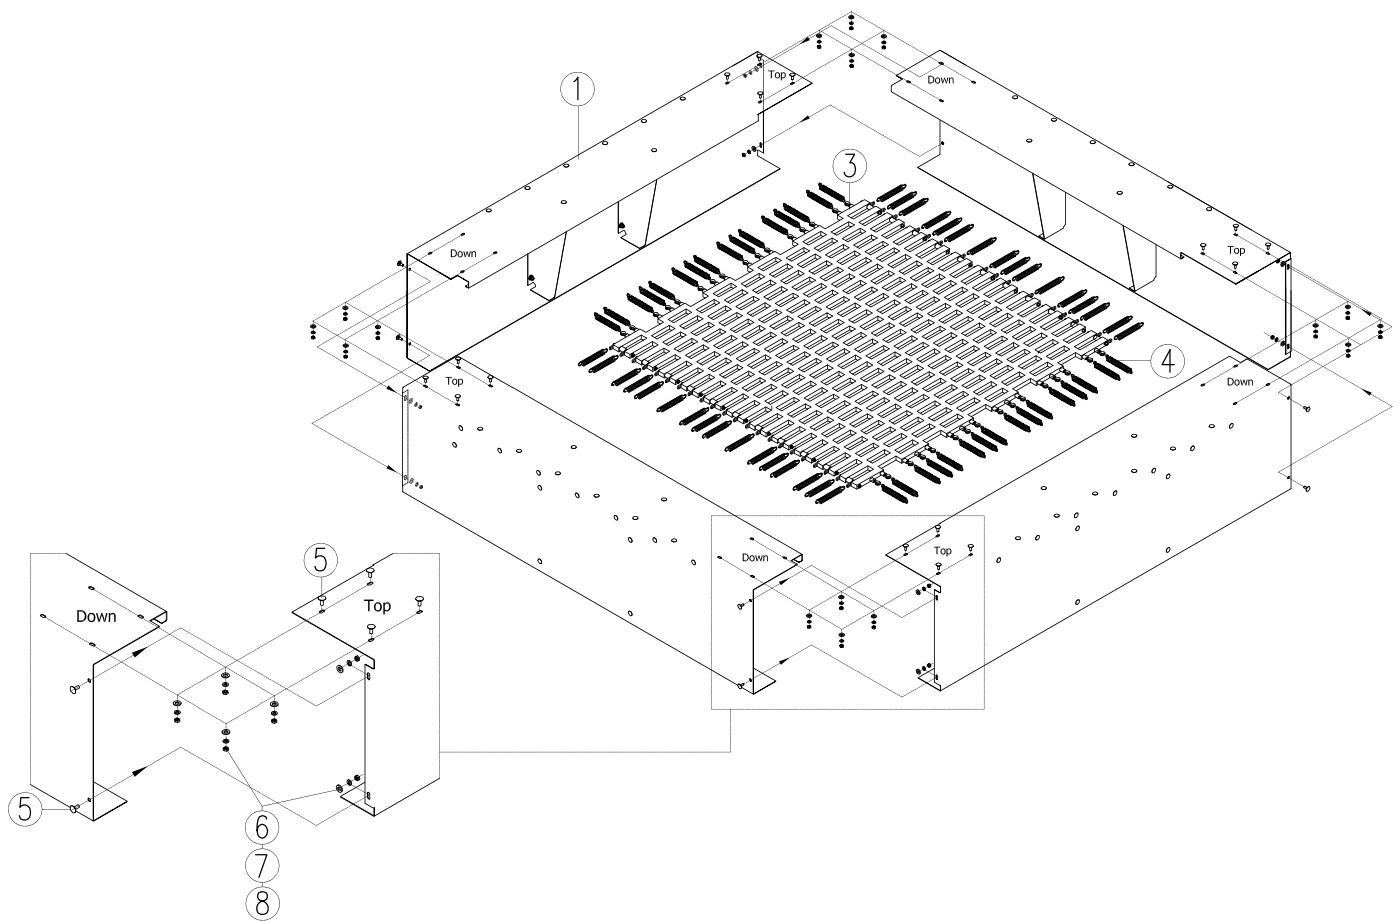

# 1MOVE

Installation instructions  
**Playground Trampoline**

1M-T100S

1Move Sp. z o.o.  
ul. Morelowa 5/30 , 80-174 Gdańsk, Poland  
tel. +48 733 221 221  
tel. +48 600 273 852  
1@1move.pl  
www.1move.pl  
facebook.com/1move

ITEM	REF	PART	Qty	Kg
1	1M-T001		64	
2	1M-T002		24	
3	1M-T003		24	
4	1M-T004		24	
5	1M-T005		24	
6	1M-T100-01		4	
7	1M-T100-02		4	
8	1M-T100-03		1	

 kg 140	 m 1,6x1,6	 10	2x 
--	---	---	---