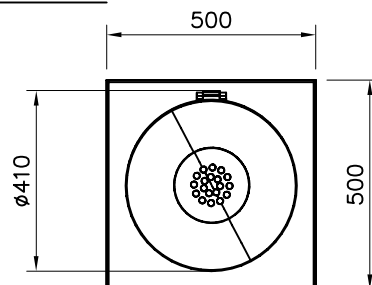

NF2482

DATE: 29.10.2010

1(1)

OPTION 1 or 2

① N2482	PCS	② N00105	PCS
	1		1
		M12x660	
③ N24912-1	PCS	④ N21200	PCS
	1		2
Concrete		M12	
⑤ N905086	PCS	⑥ N00144	PCS
	1		1
13.5x44x4		M12x110	
⑦ N31228	PCS	⑧ N00101	PCS
	1		1
12.5x26x2		Key	