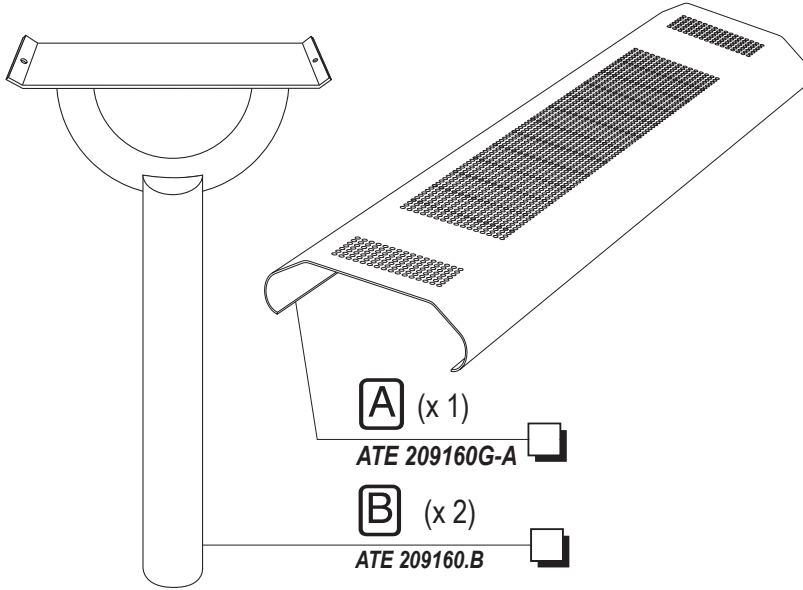

# Banquette Oslo

L = 1480: 209160

**A** (x 1)  
ATE 209160G-A

**B** (x 2)  
ATE 209160.B

**D** (x 4) BHC M8x20  
ACC 22226

**E** (x 4) H M8  
ACC 05012

**F** (x 8) M 8  
ACC 18145

**PROCITY**  
N° OF :  
?  
FRANCE:  
+33.(0)2.54.80.32.99  
EXPORT:  
+33.(0)1.39.08.26.55