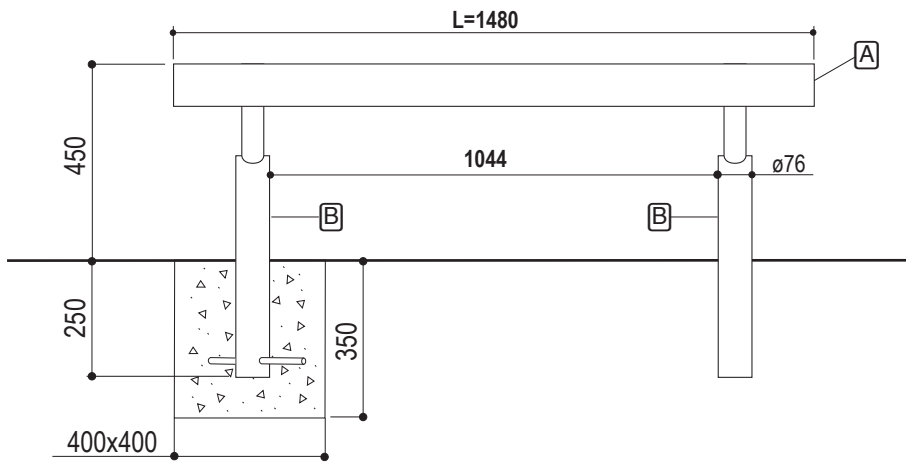

# Banquette Oslo

L = 1480: 209160

**A** (x 1)  
ATE 209160G-A

**B** (x 2)  
ATE 209160.B

**D** (x 4) BHC M8x20  
ACC 22226

**E** (x 4) H M8  
ACC 05012

**F** (x 8) M 8  
ACC 18145

**PROCITY**  
N° OF :  
?  
FRANCE:  
+33.(0)2.54.80.32.99  
EXPORT:  
+33.(0)1.39.08.26.55