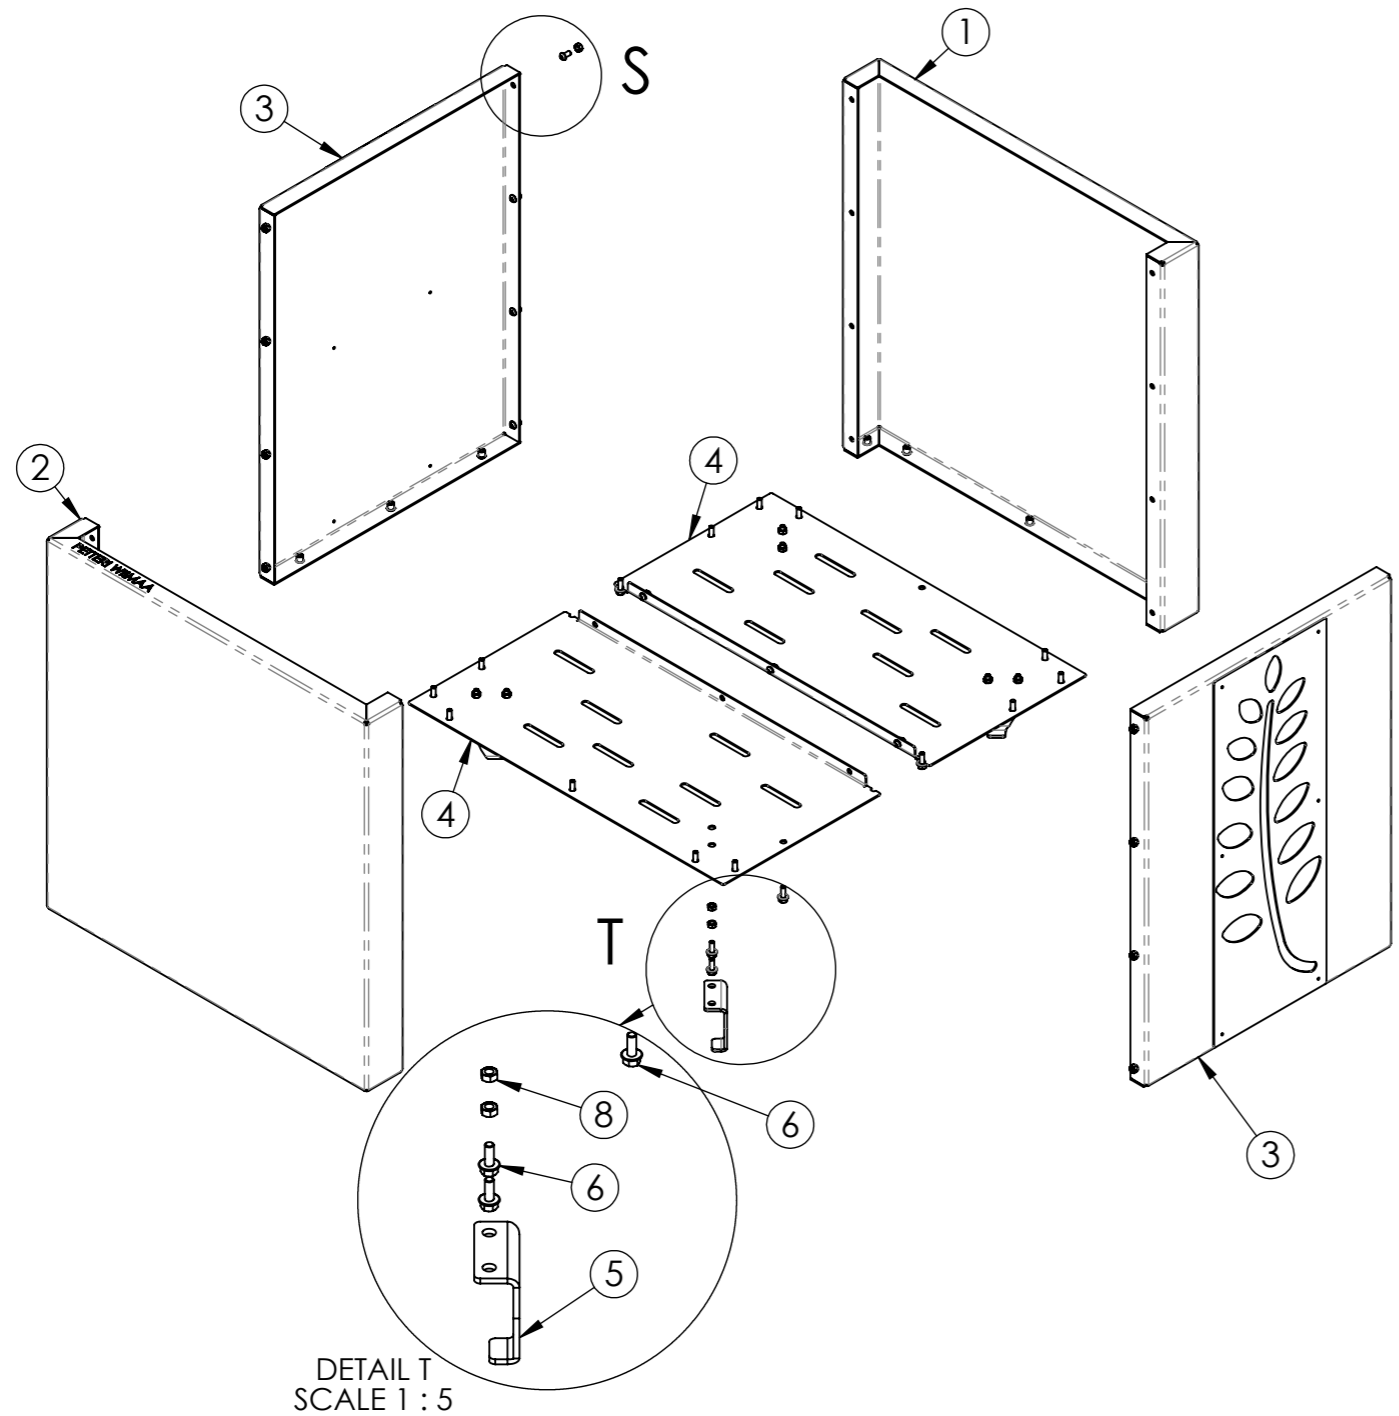

ITEM NO.	DESCRIPTION	PART NUMBER	QTY.
1	Corner XL	11.651	1
2	Corner XL	11.651-G	1
3	Wall XL	11.653-G	2
4	Bottom Plate XL	11.654	2
5	Leg	11.044	4
6	Bolt	11478	24
7	Bolt	M6x12 DIN 7380	19
8	Nut	22571	27

Assembling
Flower Pot
Fat Ballerina-XL
11.650-G