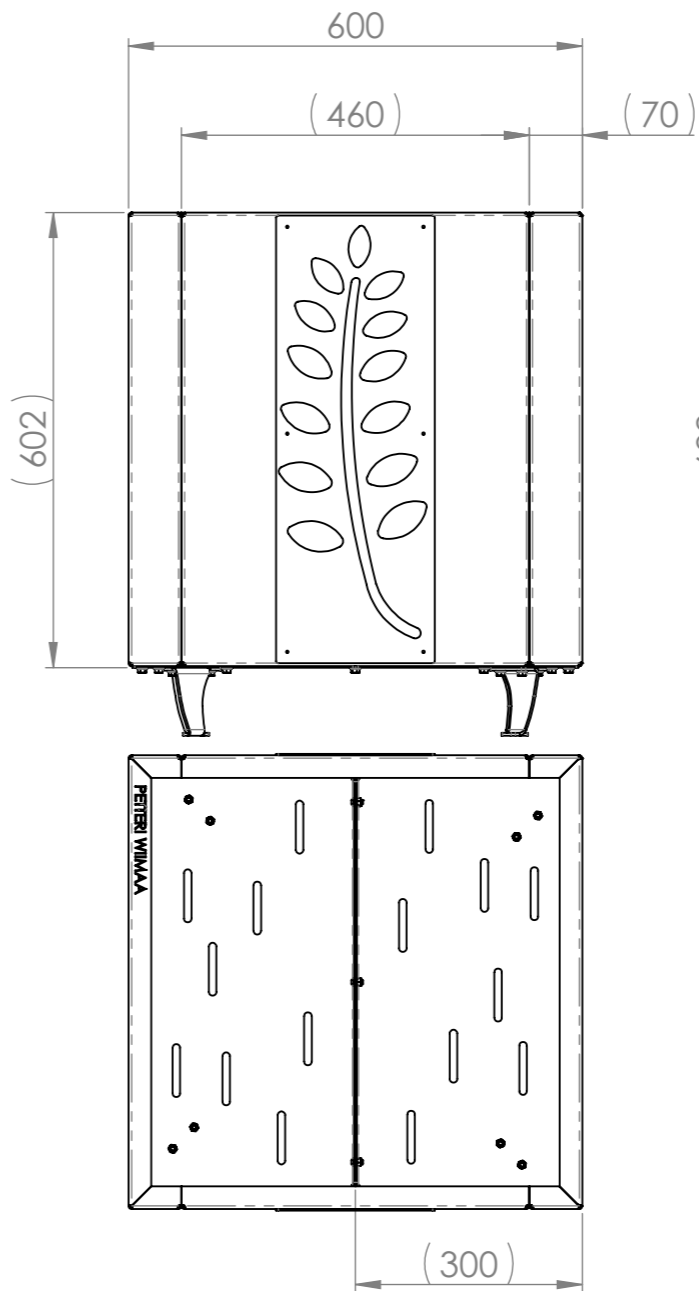

ITEM NO.	DESCRIPTION	PART NUMBER	QTY.
1	Corner XL	11.651	1
2	Corner XL	11.651-G	1
3	Wall XL	11.653-G	2
4	Bottom Plate XL	11.654	2
5	Leg	11.044	4
6	Bolt	11478	24
7	Bolt	M6x12 DIN 7380	19
8	Nut	22571	27

Assembling
Flower Pot
Fat Ballerina-XL
11.650-G