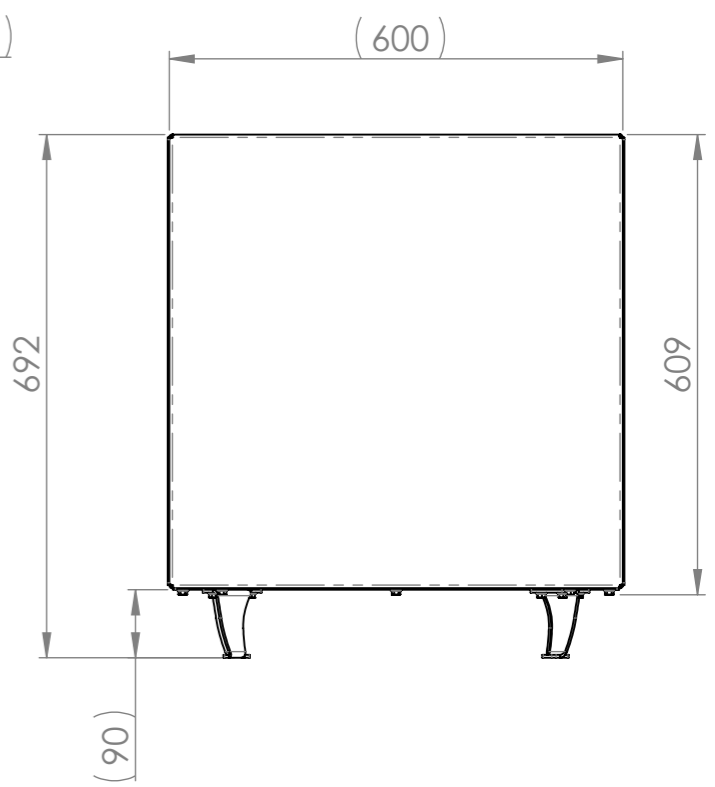

ITEM NO.	DESCRIPTION	PART NUMBER	QTY.
1	Corner XL	11.651	1
2	Corner XL	11.651-G	1
3	Wall XL	11.653-G	2
4	Bottom Plate XL	11.654	2
5	Leg	11.044	4
6	Bolt	11478	24
7	Bolt	M6x12 DIN 7380	19
8	Nut	22571	27

Assembling
Flower Pot
Fat Ballerina-XL
11.650-G