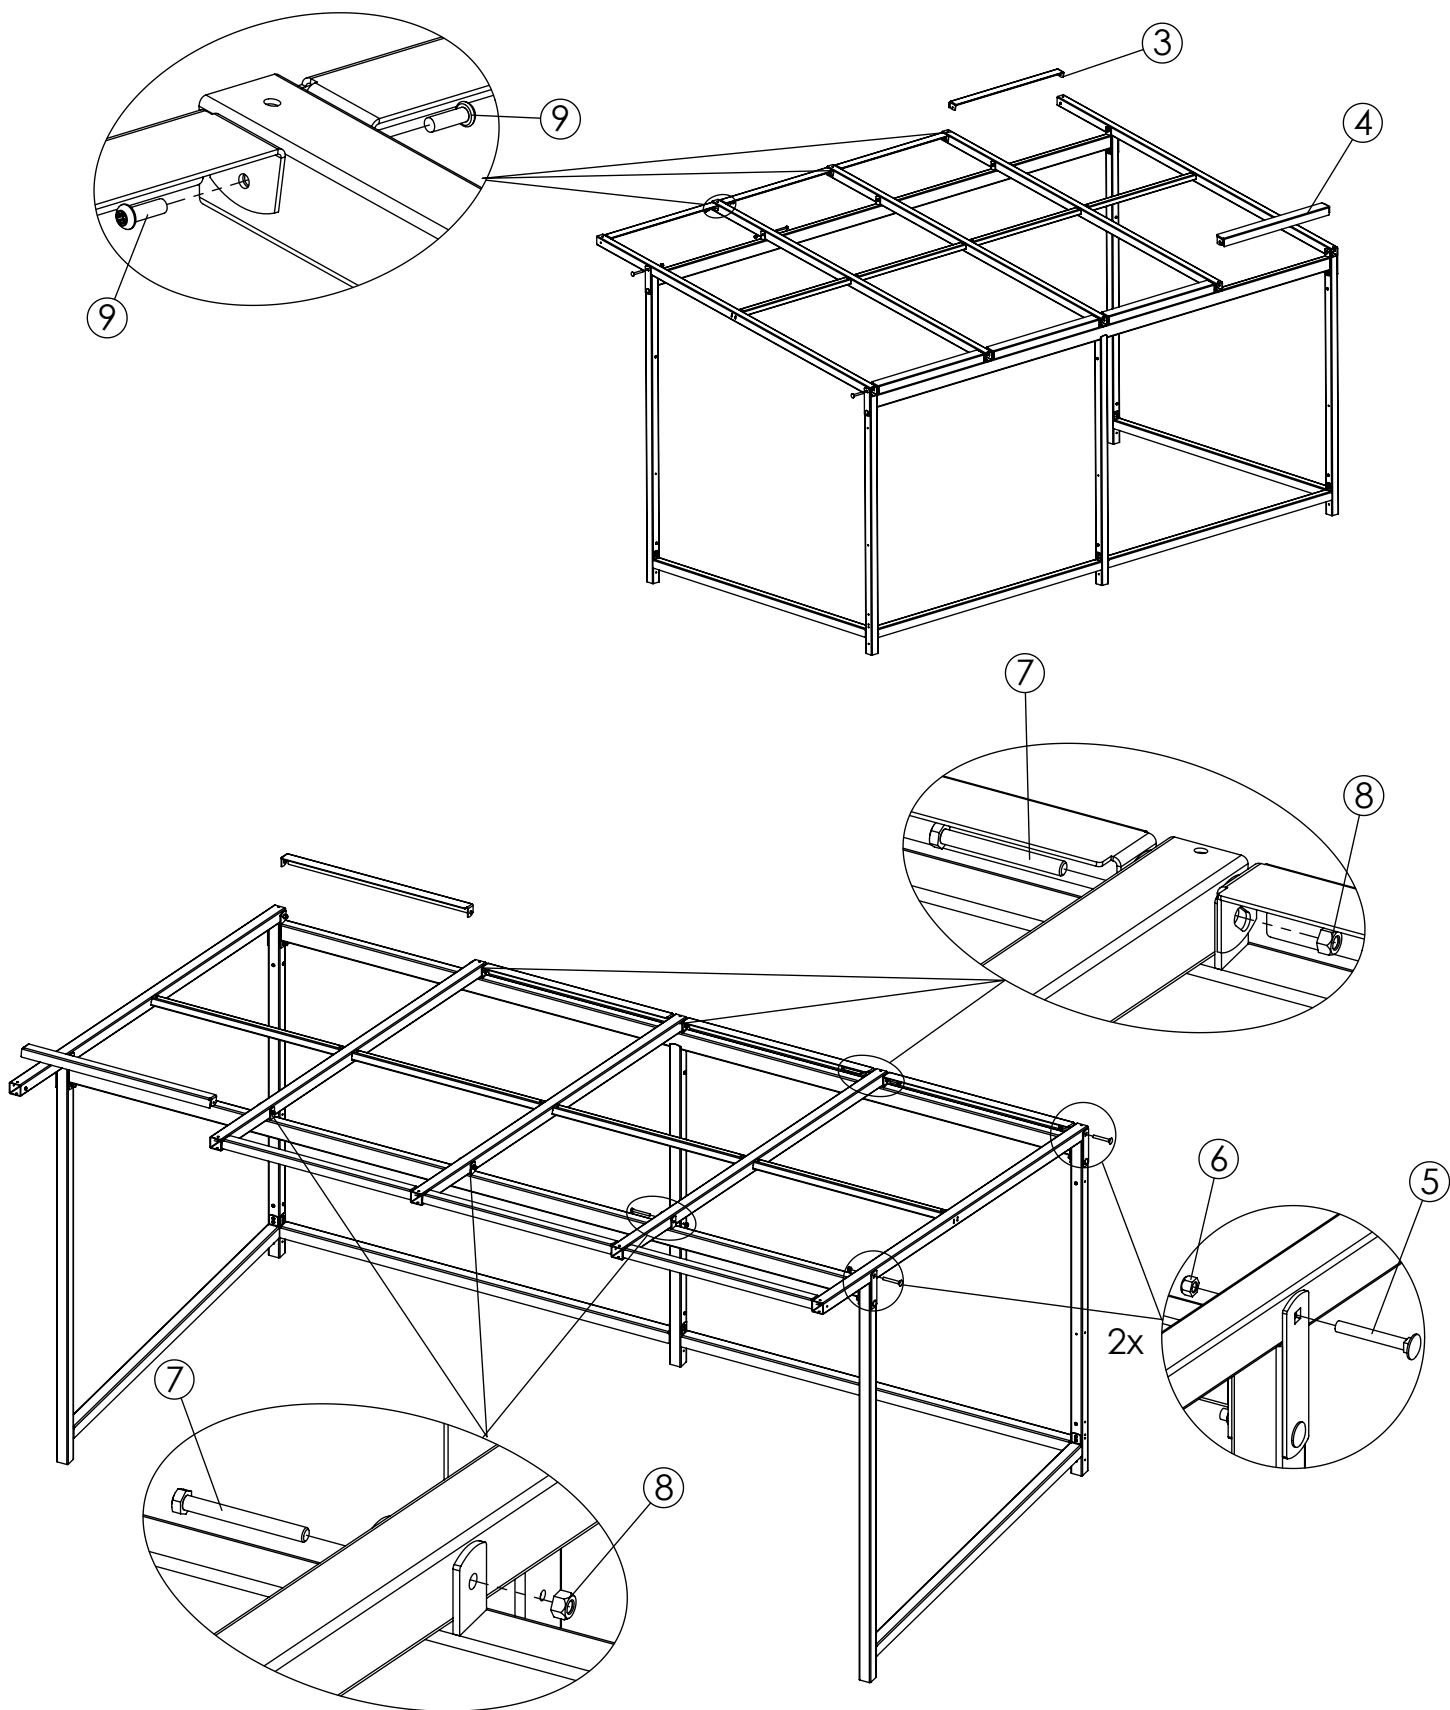

No.	Description	Art. No.	Qty
1	2670x60x60 mm	8043620	5
2	1030x40x40 mm	8043516	4

HAGS		ANEBY, SWEDEN +46(0)380- 47300 www.hags.com	
Straight Plastic Roof			
MASW3592			
1 (4)			
	TJ		OG
			2014-06-23
			0

Straight Plastic Roof
MASW3592
2 (4)

No.	Description	Art. No.	Qty
10	2650x40x10 mm	8043608	2
11	2620x2080x10 mm	8043613	2

HAGS ANEBY, SWEDEN
+46(0)380-47300
www.hags.com

Straight Plastic Roof
MASW35992
3 (4)