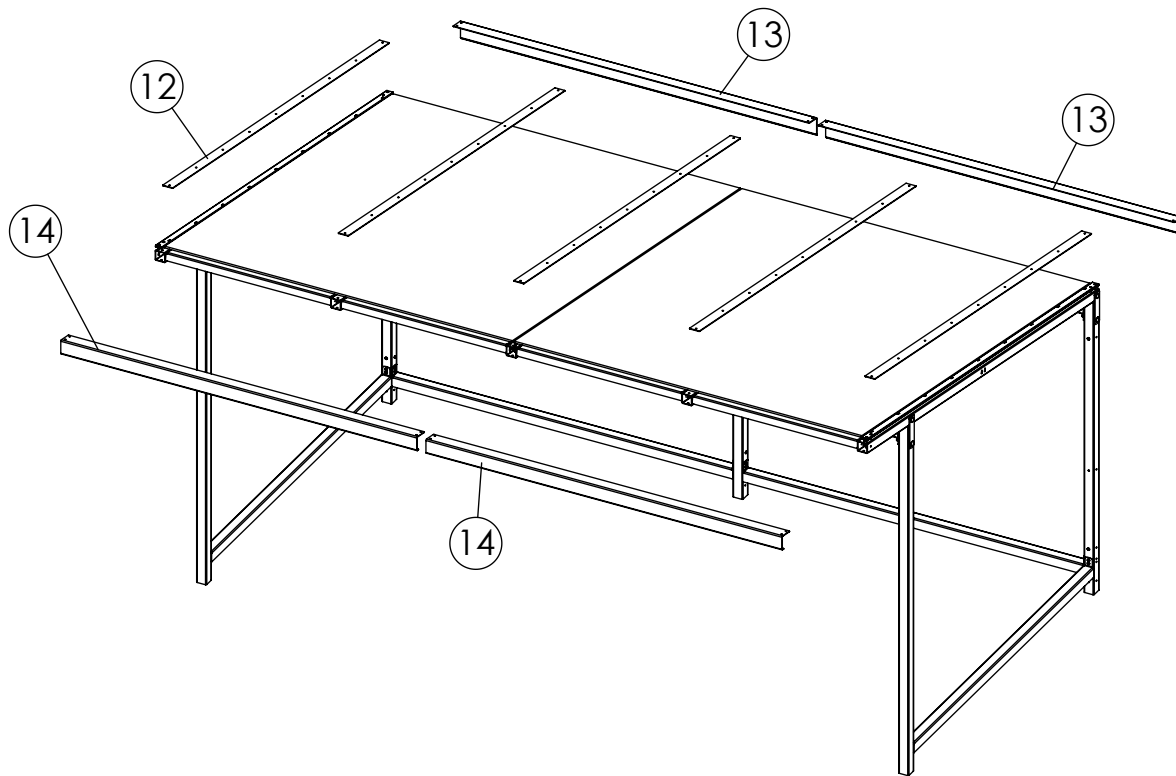

No.	Description	Art. No.	Qty
12	2490x60 mm	8043611	5
13	2130x90x130 mm	8043621	2
14	2130x90x85 mm	8043622	2
15	R6B A2 5,5x45	8043616	61

HAGS ANEBY, SWEDEN
+46(0)380-47300
www.hags.com

**Straight Plastic Roof
MASW35992
4 (4)**

🏠 TJ 🔍 👁️ OG 2014-06-23 0