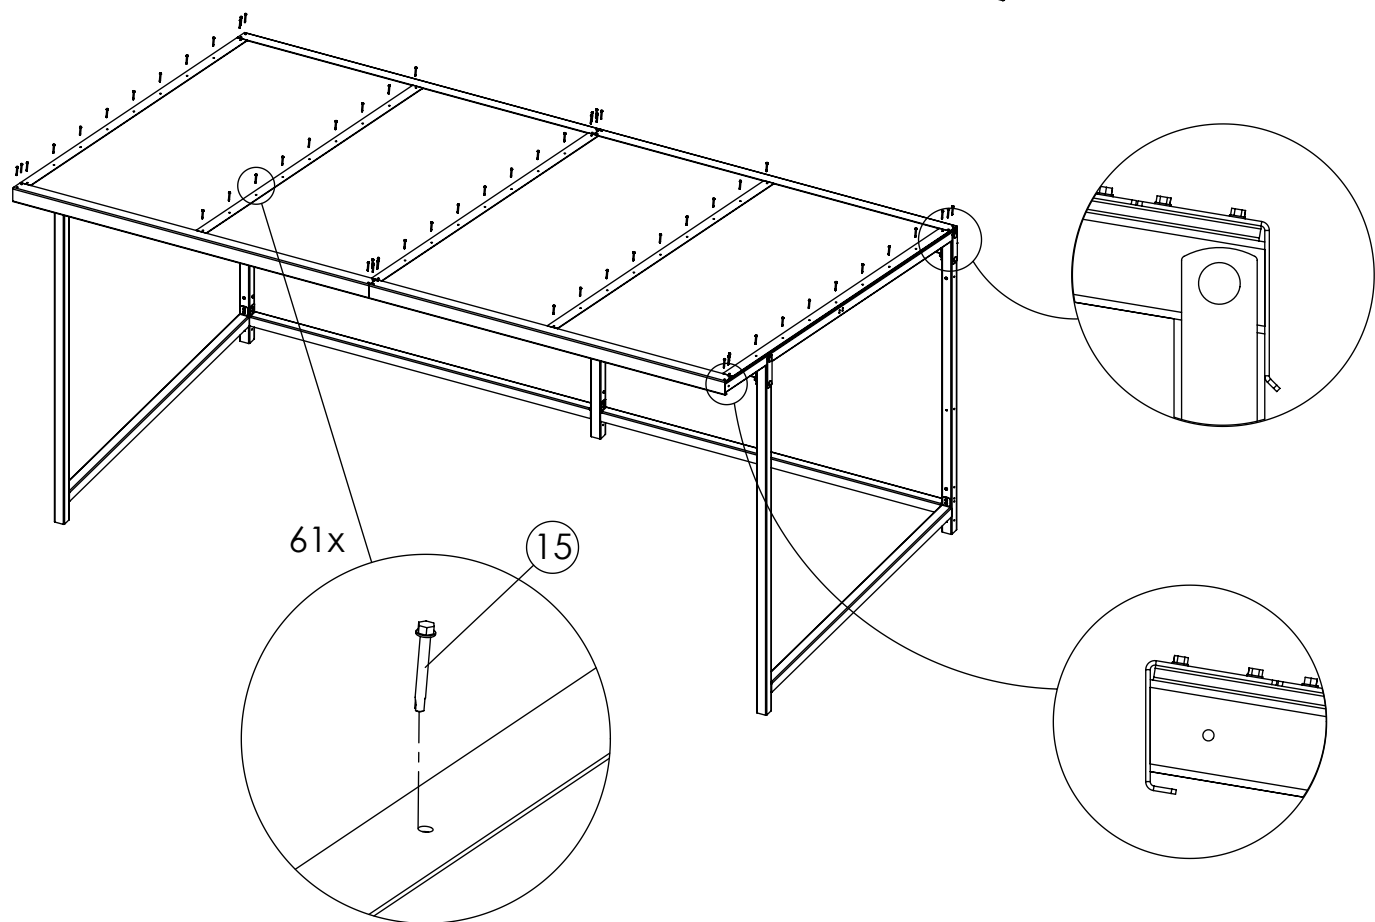

No.	Description	Art. No.	Qty
12	2490x60 mm	8043611	5
13	2130x90x130 mm	8043621	2
14	2130x90x85 mm	8043622	2
15	R6B A2 5,5x45	8043616	61

HAGS ANEBY, SWEDEN
+46(0)380-47300
www.hags.com

**Straight Plastic Roof
MASW35992
4 (4)**

🏠 TJ 🔍 👁️ OG 2014-06-23 0