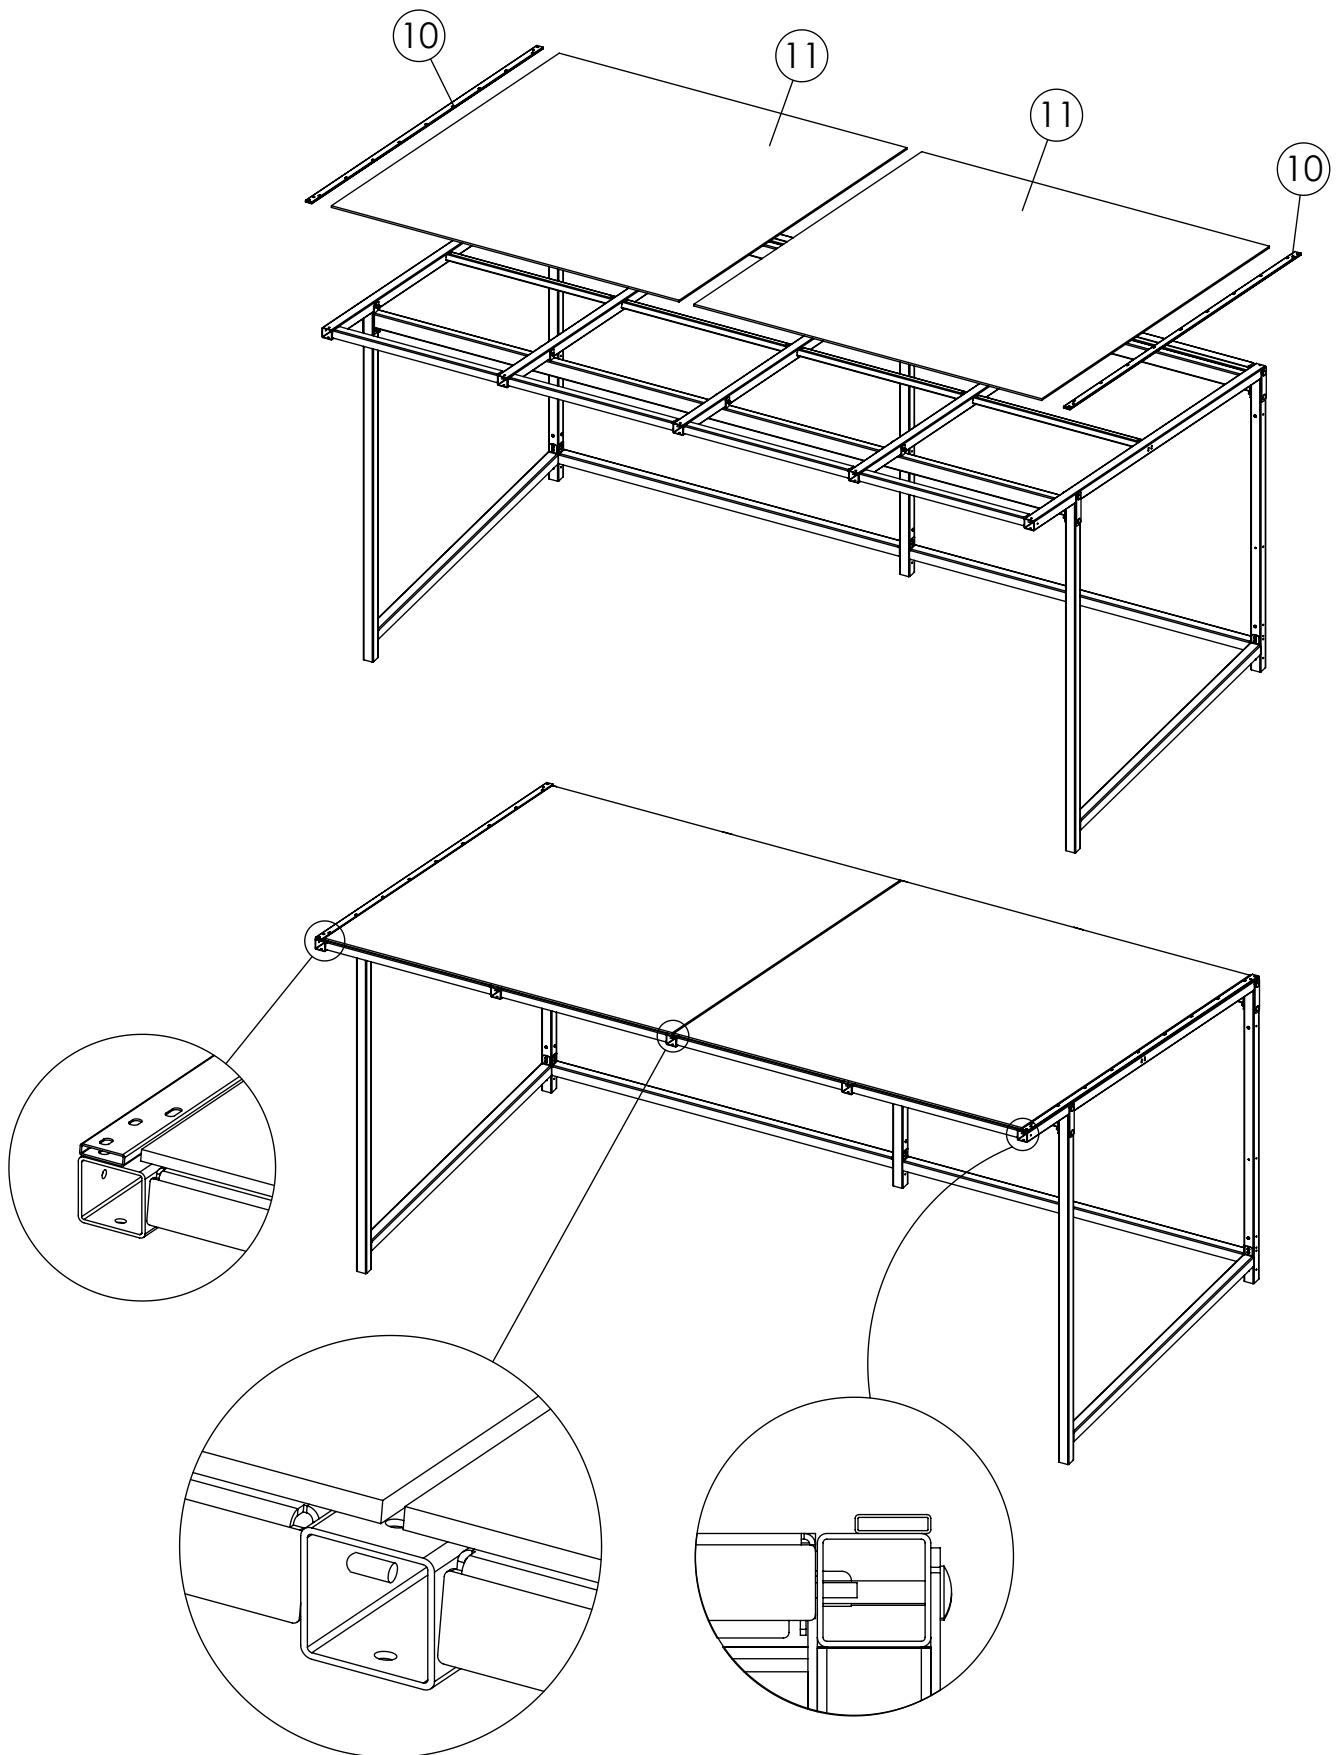

No.	Description	Art. No.	Qty
1	2670x60x60 mm	8043620	5
2	1030x40x40 mm	8043516	4

HAGS		ANEBY, SWEDEN +46(0)380- 47300 www.hags.com	
Straight Plastic Roof			
MASW3592			
1 (4)			
	TJ		OG
			2014-06-23
			0

Straight Plastic Roof
MASW3592
2 (4)

No.	Description	Art. No.	Qty
10	2650x40x10 mm	8043608	2
11	2620x2080x10 mm	8043613	2

HAGS ANEBY, SWEDEN
+46(0)380-47300
www.hags.com

Straight Plastic Roof
MASW35992
3 (4)