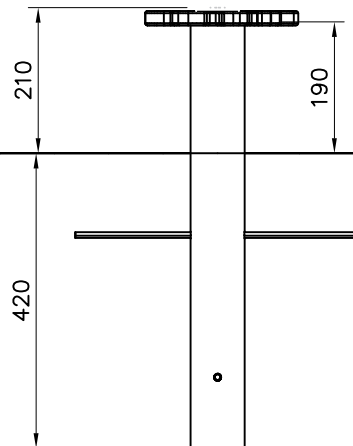

* 709362	PCS	② 709363	PCS
	1		1
③ 900958	PCS	④ 910986-217	PCS
	1		1
M10x30		Ø76,1X600	
	PCS		PCS
⑤ 999570	PCS		PCS
	1		
250 ml			

----- Falling Space 8.4 m2

	PCS		PCS
	PCS		PCS
	PCS		PCS
	PCS		PCS

*
Flower colors:
-701 blue
-702 yellow
-706 red