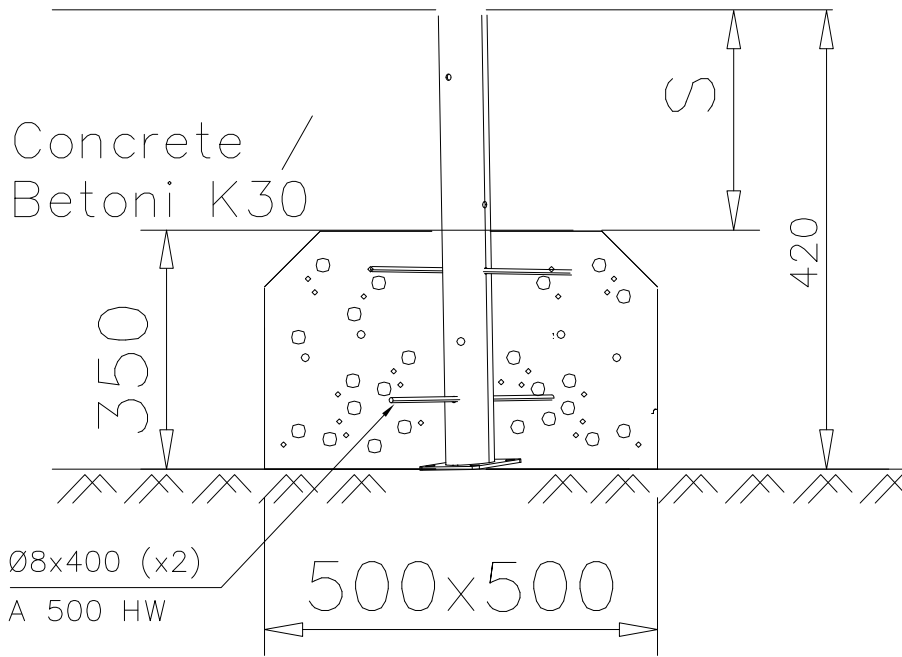

* 709362	PCS	② 709363	PCS
	1		1
③ 900958	PCS	④ 910986-217	PCS
	1		1
M10x30		Ø76,1X600	
	PCS		PCS
⑤ 999570	PCS		PCS
	1		
250 ml			

----- Falling Space 8.4 m2

	PCS		PCS
	PCS		PCS
	PCS		PCS
	PCS		PCS

*
Flower colors:
-701 blue
-702 yellow
-706 red