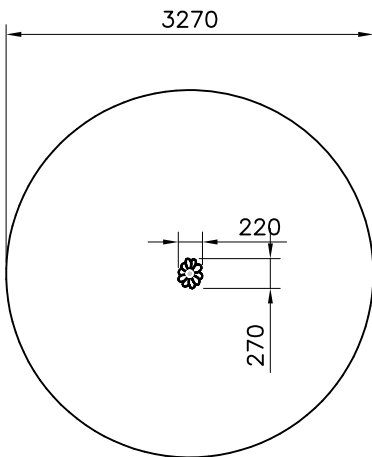

* 709362	PCS	② 709363	PCS
	1		1
③ 900958	PCS	④ 910986-217	PCS
	1		1
M10x30		Ø76,1X600	
	PCS		PCS
⑤ 999570	PCS		PCS
	1		
250 ml			

----- Falling Space 8.4 m2

	PCS		PCS
	PCS		PCS
	PCS		PCS
	PCS		PCS

*
Flower colors:
-701 blue
-702 yellow
-706 red