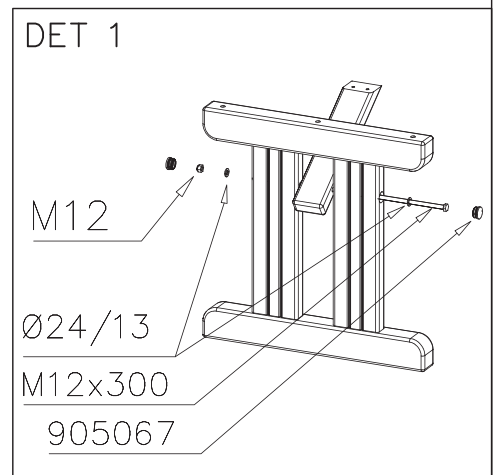

000503M

DATE: 17.4.2019

1(2)

①	PCS	②	PCS
	2		1
70x700x700		45x95x1700	
③	PCS	④	PCS
	5		2
45x745x1770		45x95x470	
⑤ 903093	PCS	⑥ 980129	PCS
	14		20
Ø8x90		Ø5x35	

⑦ 709070	PCS	⑧ 980154	PCS	⑨ 909129	PCS	⑩ 909248	PCS
	2		4		2		2
10x70x665		Ø24/13		M12x300		M12	
⑪ 905067	PCS	⑫ 980100	PCS	⑬ 702286	PCS	⑭ 909506	PCS
	4		4		1		4
S35H		Ø5x60		65x65		Ø3.5x13	

000503M

DATE: 17.4.2019

2(2)

000503M	709071	PCS	WOODEN PARTS COLOR OPTIONS:
		2	-651 (GREY) -652 (TEAK RED) -653 (LIGHT BROWN) -654 (DARK GREEN) -655 (DARK BROWN) -699 (SPECIAL COLOUR)
	003416	PCS	WOODEN PARTS COLOR OPTIONS:
		1	-651 (GREY) -652 (TEAK RED) -653 (LIGHT BROWN) -654 (DARK GREEN) -655 (DARK BROWN) -699 (SPECIAL COLOUR)
709067	PCS	WOODEN PARTS COLOR OPTIONS:	
	5	-651 (GREY) -652 (TEAK RED) -653 (LIGHT BROWN) -654 (DARK GREEN) -655 (DARK BROWN) -699 (SPECIAL COLOUR)	
709076	PCS	WOODEN PARTS COLOR OPTIONS:	
	2	-651 (GREY) -652 (TEAK RED) -653 (LIGHT BROWN) -654 (DARK GREEN) -655 (DARK BROWN) -699 (SPECIAL COLOUR)	