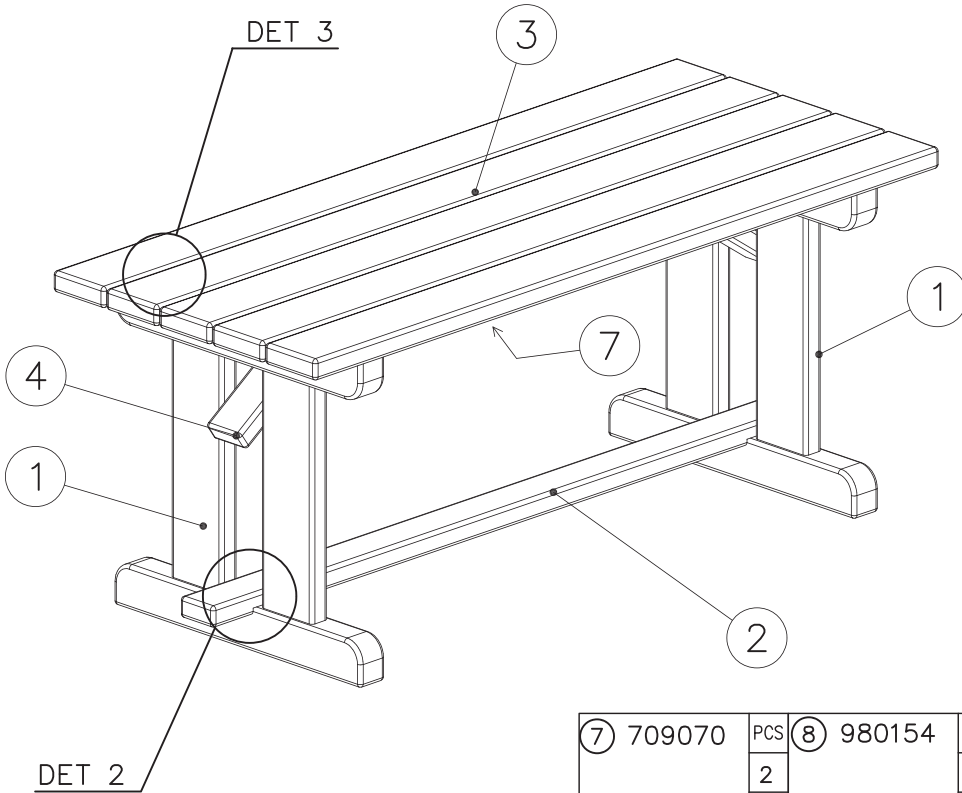

000503M

DATE: 17.4.2019

1(2)

①	PCS	②	PCS
	2		1
70x700x700		45x95x1700	
③	PCS	④	PCS
	5		2
45x745x1770		45x95x470	
⑤ 903093	PCS	⑥ 980129	PCS
	14		20
Ø8x90		Ø5x35	

⑦ 709070	PCS	⑧ 980154	PCS	⑨ 909129	PCS	⑩ 909248	PCS
	2		4		2		2
10x70x665		Ø24/13		M12x300		M12	
⑪ 905067	PCS	⑫ 980100	PCS	⑬ 702286	PCS	⑭ 909506	PCS
	4		4		1		4
S35H		Ø5x60		65x65		Ø3.5x13	

000503M

DATE: 17.4.2019

2(2)

000503M	709071	PCS	WOODEN PARTS COLOR OPTIONS:
		2	-651 (GREY) -652 (TEAK RED) -653 (LIGHT BROWN) -654 (DARK GREEN) -655 (DARK BROWN) -699 (SPECIAL COLOUR)
	003416	PCS	WOODEN PARTS COLOR OPTIONS:
		1	-651 (GREY) -652 (TEAK RED) -653 (LIGHT BROWN) -654 (DARK GREEN) -655 (DARK BROWN) -699 (SPECIAL COLOUR)
709067	PCS	WOODEN PARTS COLOR OPTIONS:	
	5	-651 (GREY) -652 (TEAK RED) -653 (LIGHT BROWN) -654 (DARK GREEN) -655 (DARK BROWN) -699 (SPECIAL COLOUR)	
709076	PCS	WOODEN PARTS COLOR OPTIONS:	
	2	-651 (GREY) -652 (TEAK RED) -653 (LIGHT BROWN) -654 (DARK GREEN) -655 (DARK BROWN) -699 (SPECIAL COLOUR)	