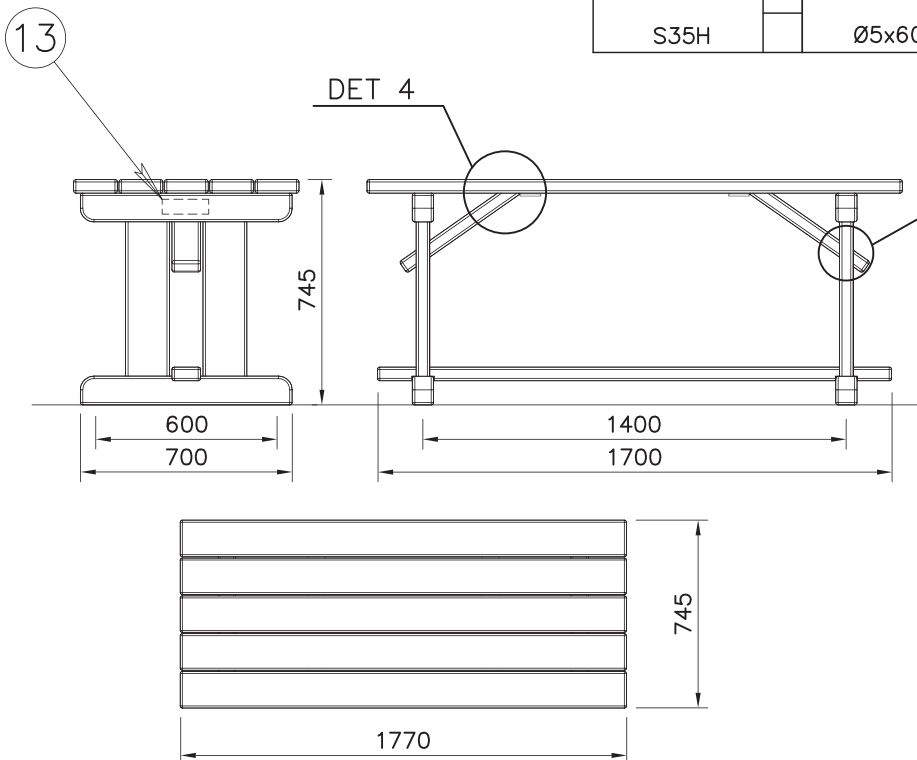

000503M

DATE: 17.4.2019

1(2)

①	PCS	②	PCS
	2		1
70x700x700		45x95x1700	
③	PCS	④	PCS
	5		2
45x745x1770		45x95x470	
⑤ 903093	PCS	⑥ 980129	PCS
	14		20
Ø8x90		Ø5x35	

⑦ 709070	PCS	⑧ 980154	PCS	⑨ 909129	PCS	⑩ 909248	PCS
	2		4		2		2
10x70x665		Ø24/13		M12x300		M12	
⑪ 905067	PCS	⑫ 980100	PCS	⑬ 702286	PCS	⑭ 909506	PCS
	4		4		1		4
S35H		Ø5x60		65x65		Ø3.5x13	

000503M

DATE: 17.4.2019

2(2)

000503M	709071	PCS	WOODEN PARTS COLOR OPTIONS:
		2	-651 (GREY) -652 (TEAK RED) -653 (LIGHT BROWN) -654 (DARK GREEN) -655 (DARK BROWN) -699 (SPECIAL COLOUR)
	003416	PCS	WOODEN PARTS COLOR OPTIONS:
		1	-651 (GREY) -652 (TEAK RED) -653 (LIGHT BROWN) -654 (DARK GREEN) -655 (DARK BROWN) -699 (SPECIAL COLOUR)
709067	PCS	WOODEN PARTS COLOR OPTIONS:	
	5	-651 (GREY) -652 (TEAK RED) -653 (LIGHT BROWN) -654 (DARK GREEN) -655 (DARK BROWN) -699 (SPECIAL COLOUR)	
709076	PCS	WOODEN PARTS COLOR OPTIONS:	
	2	-651 (GREY) -652 (TEAK RED) -653 (LIGHT BROWN) -654 (DARK GREEN) -655 (DARK BROWN) -699 (SPECIAL COLOUR)	