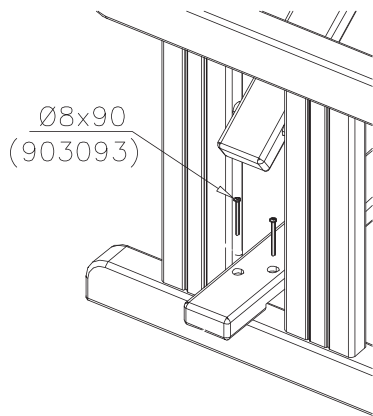

000502M

DATE: 13.5.2019

5(5)

000503M	709071	PCS 2	WOODEN PARTS COLOR OPTIONS: -651 (GREY) -652 (TEAK RED) -653 (LIGHT BROWN) -654 (DARK GREEN) -655 (DARK BROWN) -699 (SPECIAL COLOUR)
	003416	PCS 1	WOODEN PARTS COLOR OPTIONS: -651 (GREY) -652 (TEAK RED) -653 (LIGHT BROWN) -654 (DARK GREEN) -655 (DARK BROWN) -699 (SPECIAL COLOUR)
	709067	PCS 5	WOODEN PARTS COLOR OPTIONS: -651 (GREY) -652 (TEAK RED) -653 (LIGHT BROWN) -654 (DARK GREEN) -655 (DARK BROWN) -699 (SPECIAL COLOUR)
	709076	PCS 2	WOODEN PARTS COLOR OPTIONS: -651 (GREY) -652 (TEAK RED) -653 (LIGHT BROWN) -654 (DARK GREEN) -655 (DARK BROWN) -699 (SPECIAL COLOUR)

DET 7