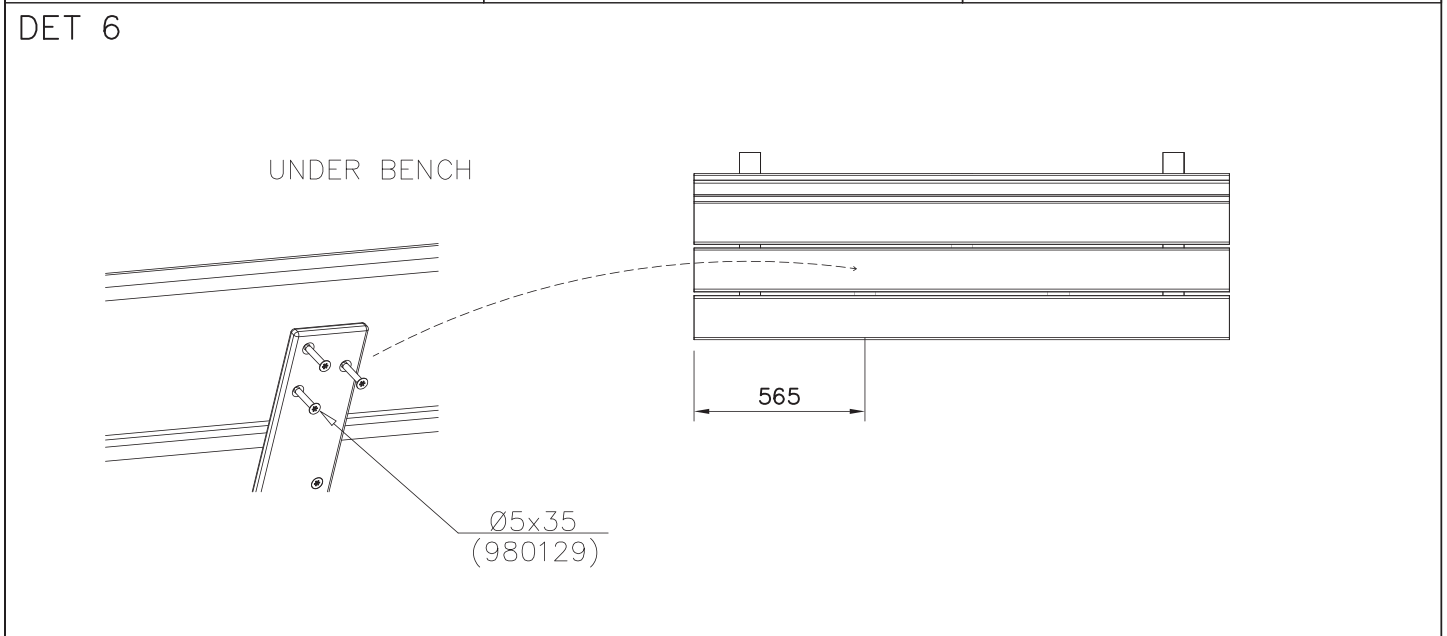

DET 1

DET 2

DET 3

000502M

13.5.2019

4(5)

 <p>000504M</p>	709080	PCS	WOODEN PARTS COLOR OPTIONS:
		2	-651 (GREY) -652 (TEAK RED) -653 (LIGHT BROWN) -654 (DARK GREEN) -655 (DARK BROWN) -699 (SPECIAL COLOUR)
	708781	PCS	WOODEN PARTS COLOR OPTIONS:
		5	-651 (GREY) -652 (TEAK RED) -653 (LIGHT BROWN) -654 (DARK GREEN) -655 (DARK BROWN) -699 (SPECIAL COLOUR)
		PCS	