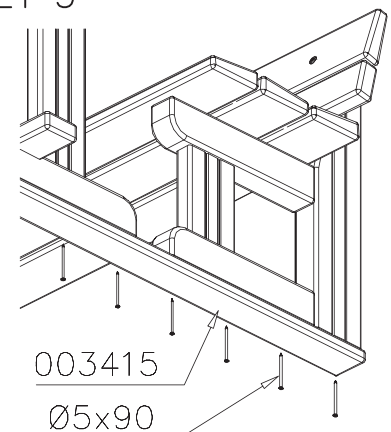

000502M

13.5.2019

3(5)

000502M	000504M	PCS	WOODEN PARTS COLOR OPTIONS:
		2	-651 (GREY) -652 (TEAK RED) -653 (LIGHT BROWN) -654 (DARK GREEN) -655 (DARK BROWN) -699 (SPECIAL COLOUR)
	000503M	PCS	WOODEN PARTS COLOR OPTIONS:
		1	-651 (GREY) -652 (TEAK RED) -653 (LIGHT BROWN) -654 (DARK GREEN) -655 (DARK BROWN) -699 (SPECIAL COLOUR)
		PCS	

DET 3