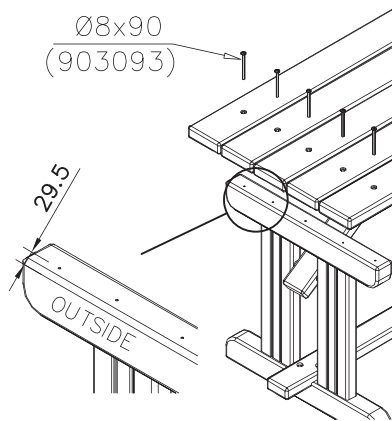

000502M

DATE: 13.5.2019

5(5)

000503M	709071	PCS 2	WOODEN PARTS COLOR OPTIONS: -651 (GREY) -652 (TEAK RED) -653 (LIGHT BROWN) -654 (DARK GREEN) -655 (DARK BROWN) -699 (SPECIAL COLOUR)
	003416	PCS 1	WOODEN PARTS COLOR OPTIONS: -651 (GREY) -652 (TEAK RED) -653 (LIGHT BROWN) -654 (DARK GREEN) -655 (DARK BROWN) -699 (SPECIAL COLOUR)
	709067	PCS 5	WOODEN PARTS COLOR OPTIONS: -651 (GREY) -652 (TEAK RED) -653 (LIGHT BROWN) -654 (DARK GREEN) -655 (DARK BROWN) -699 (SPECIAL COLOUR)
	709076	PCS 2	WOODEN PARTS COLOR OPTIONS: -651 (GREY) -652 (TEAK RED) -653 (LIGHT BROWN) -654 (DARK GREEN) -655 (DARK BROWN) -699 (SPECIAL COLOUR)

DET 8

UNDER TABLE