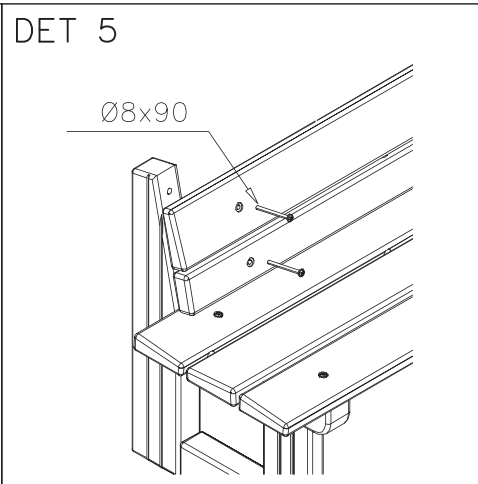

DET 1

DET 2

DET 3

000502M

13.5.2019

4(5)

 <p>000504M</p>	709080	PCS	WOODEN PARTS COLOR OPTIONS:
		2	-651 (GREY) -652 (TEAK RED) -653 (LIGHT BROWN) -654 (DARK GREEN) -655 (DARK BROWN) -699 (SPECIAL COLOUR)
	708781	PCS	WOODEN PARTS COLOR OPTIONS:
		5	-651 (GREY) -652 (TEAK RED) -653 (LIGHT BROWN) -654 (DARK GREEN) -655 (DARK BROWN) -699 (SPECIAL COLOUR)
		PCS	