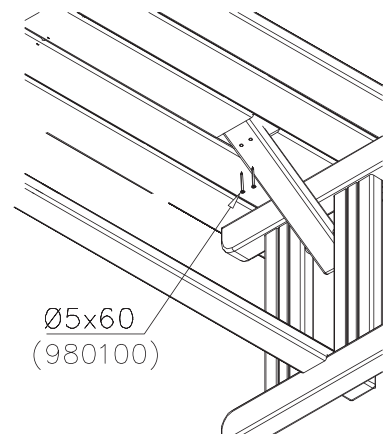

000502M

DATE: 13.5.2019

5(5)

000503M	709071	PCS 2	WOODEN PARTS COLOR OPTIONS: -651 (GREY) -652 (TEAK RED) -653 (LIGHT BROWN) -654 (DARK GREEN) -655 (DARK BROWN) -699 (SPECIAL COLOUR)
	003416	PCS 1	WOODEN PARTS COLOR OPTIONS: -651 (GREY) -652 (TEAK RED) -653 (LIGHT BROWN) -654 (DARK GREEN) -655 (DARK BROWN) -699 (SPECIAL COLOUR)
	709067	PCS 5	WOODEN PARTS COLOR OPTIONS: -651 (GREY) -652 (TEAK RED) -653 (LIGHT BROWN) -654 (DARK GREEN) -655 (DARK BROWN) -699 (SPECIAL COLOUR)
	709076	PCS 2	WOODEN PARTS COLOR OPTIONS: -651 (GREY) -652 (TEAK RED) -653 (LIGHT BROWN) -654 (DARK GREEN) -655 (DARK BROWN) -699 (SPECIAL COLOUR)

DET 9

UNDER TABLE