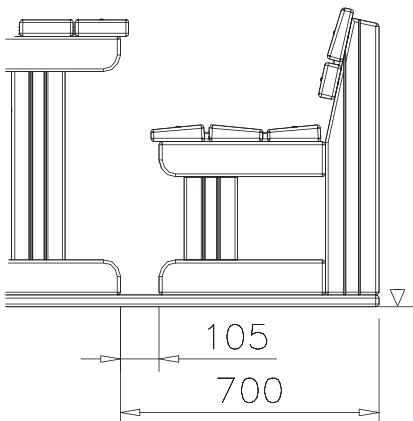

000502M

13.5.2019

3(5)

000502M	000504M	PCS	WOODEN PARTS COLOR OPTIONS:
		2	-651 (GREY) -652 (TEAK RED) -653 (LIGHT BROWN) -654 (DARK GREEN) -655 (DARK BROWN) -699 (SPECIAL COLOUR)
	000503M	PCS	WOODEN PARTS COLOR OPTIONS:
		1	-651 (GREY) -652 (TEAK RED) -653 (LIGHT BROWN) -654 (DARK GREEN) -655 (DARK BROWN) -699 (SPECIAL COLOUR)
		PCS	

DET 1