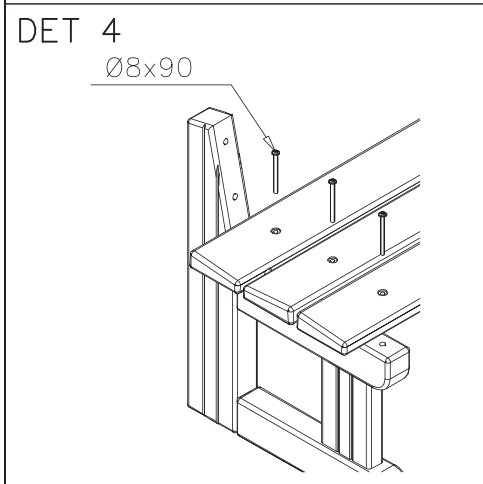

DET 1

DET 2

DET 3

000502M

13.5.2019

4(5)

 <p>000504M</p>	709080	PCS	WOODEN PARTS COLOR OPTIONS:
		2	-651 (GREY) -652 (TEAK RED) -653 (LIGHT BROWN) -654 (DARK GREEN) -655 (DARK BROWN) -699 (SPECIAL COLOUR)
	708781	PCS	WOODEN PARTS COLOR OPTIONS:
		5	-651 (GREY) -652 (TEAK RED) -653 (LIGHT BROWN) -654 (DARK GREEN) -655 (DARK BROWN) -699 (SPECIAL COLOUR)
		PCS	